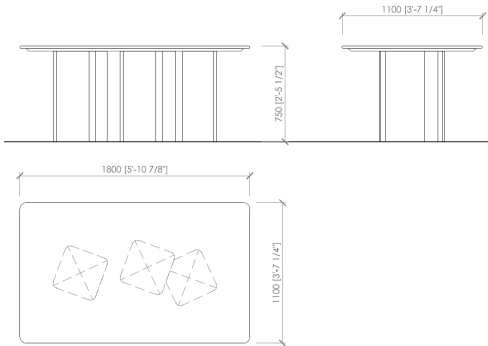

#### Dimensions

cm 180x110x75h | in 70" 6/7x43"1/3x29"1/2h  
cm 200x110x75h | in 78" 3/4x43"1/3x29"1/2h  
cm 220x110x75h | in 86" 3/5x43"1/3x29"1/2h  
cm 240x110x75h | in 94"1/2x43"1/3x29"1/2h  
cm 260x110x75h | in 102"1/3x43"1/3x29"1/2h  
cm 280x110x75h | in 110"1/4x43"1/3x29"1/2h  
cm Ø160x75h | in Ø63"x29"1/2h  
cm Ø180x75h | in Ø70"6/7x29"1/2

#### Dimensioni

*cm 180x110x75h  
cm 200x110x75h  
cm 220x110x75h  
cm 240x110x75h  
cm 260x110x75h  
cm 280x110x75h  
cm Ø160x75h  
cm Ø180x75h*

**PORTOFINO**

Cesare Arosio - 2019

**PORTOFINO**

Cesare Arosio - 2019