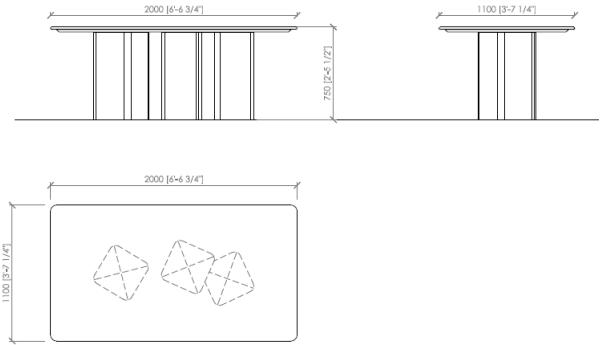

#### Dimensions

cm 180x110x75h | in 70" 6/7x43"1/3x29"1/2h  
cm 200x110x75h | in 78" 3/4x43"1/3x29"1/2h  
cm 220x110x75h | in 86" 3/5x43"1/3x29"1/2h  
cm 240x110x75h | in 94"1/2x43"1/3x29"1/2h  
cm 260x110x75h | in 102"1/3x43"1/3x29"1/2h  
cm 280x110x75h | in 110"1/4x43"1/3x29"1/2h  
cm Ø160x75h | in Ø63"x29"1/2h  
cm Ø180x75h | in Ø70"6/7x29"1/2

#### Dimensioni

*cm 180x110x75h  
cm 200x110x75h  
cm 220x110x75h  
cm 240x110x75h  
cm 260x110x75h  
cm 280x110x75h  
cm Ø160x75h  
cm Ø180x75h*

**PORTOFINO**

Cesare Arosio - 2019

**PORTOFINO**

Cesare Arosio - 2019