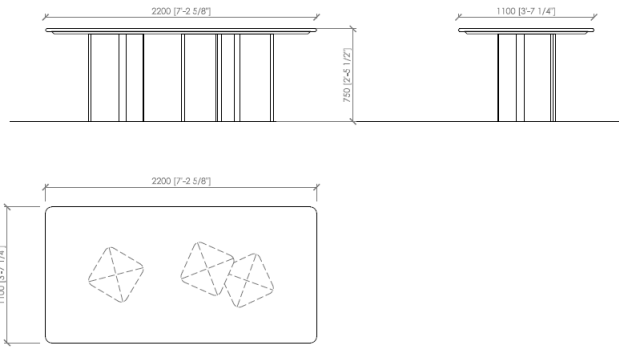

#### Dimensions

cm 180x110x75h | in 70" 6/7x43"1/3x29"1/2h  
cm 200x110x75h | in 78" 3/4x43"1/3x29"1/2h  
cm 220x110x75h | in 86" 3/5x43"1/3x29"1/2h  
cm 240x110x75h | in 94"1/2x43"1/3x29"1/2h  
cm 260x110x75h | in 102"1/3x43"1/3x29"1/2h  
cm 280x110x75h | in 110"1/4x43"1/3x29"1/2h  
cm Ø160x75h | in Ø63"x29"1/2h  
cm Ø180x75h | in Ø70"6/7x29"1/2

#### Dimensioni

*cm 180x110x75h  
cm 200x110x75h  
cm 220x110x75h  
cm 240x110x75h  
cm 260x110x75h  
cm 280x110x75h  
cm Ø160x75h  
cm Ø180x75h*

**PORTOFINO**

Cesare Arosio - 2019

**PORTOFINO**

Cesare Arosio - 2019