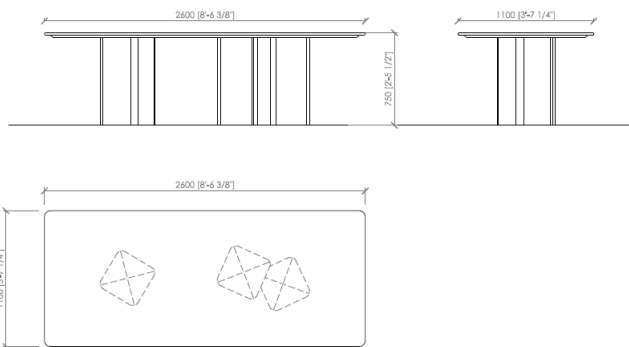

#### Dimensions

cm 180x110x75h | in 70" 6/7x43"1/3x29"1/2h  
cm 200x110x75h | in 78" 3/4x43"1/3x29"1/2h  
cm 220x110x75h | in 86" 3/5x43"1/3x29"1/2h  
cm 240x110x75h | in 94"1/2x43"1/3x29"1/2h  
cm 260x110x75h | in 102"1/3x43"1/3x29"1/2h  
cm 280x110x75h | in 110"1/4x43"1/3x29"1/2h  
cm Ø160x75h | in Ø63"x29"1/2h  
cm Ø180x75h | in Ø70"6/7x29"1/2

#### Dimensioni

*cm 180x110x75h  
cm 200x110x75h  
cm 220x110x75h  
cm 240x110x75h  
cm 260x110x75h  
cm 280x110x75h  
cm Ø160x75h  
cm Ø180x75h*

**PORTOFINO**

Cesare Arosio - 2019

**PORTOFINO**

Cesare Arosio - 2019