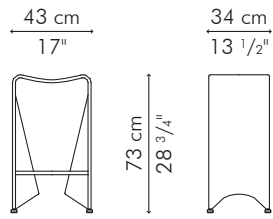

### INDOOR

22 kg / 49 lbs

27.5 kg / 61 lbs

0.86 m<sup>3</sup>

1.90 m / 2.10 yds

## LOVESEAT

\*prices for upholstery and fabric upon request

	INDOOR	OUTDOOR
	34 kg / 75 lbs	38 kg / 84 lbs
	40 kg / 88 lbs	44 kg / 97 lbs
	1.42 m <sup>3</sup>	1.37 m <sup>3</sup>
	3.45 m / 3.85 yds	

**INDOOR** abaca, nylon, steel

### INDOOR

6 kg / 13 lbs

8 kg / 18 lbs

0.13 m<sup>3</sup>

### OUTDOOR

7.5 kg / 17 lbs

9 kg / 20 lbs

0.13 m<sup>3</sup>

**INDOOR** abaca, nylon, stainless steel, steel

**OUTDOOR** polyethylene, stainless steel, steel

Brown

EBEPG-B-1728