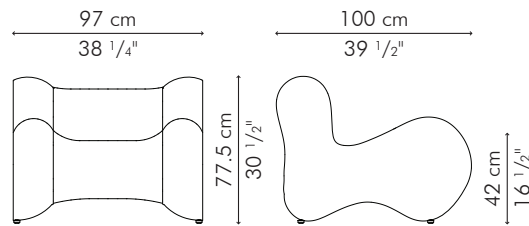

## EASY ARMCHAIR

### INDOOR

22 kg / 49 lbs

27.5 kg / 61 lbs

0.86 m<sup>3</sup>

1.90 m / 2.10 yds

## LOVESEAT

\*prices for upholstery and fabric upon request

	INDOOR	OUTDOOR
	34 kg / 75 lbs	38 kg / 84 lbs
	40 kg / 88 lbs	44 kg / 97 lbs
	1.42 m <sup>3</sup>	1.37 m <sup>3</sup>
	3.45 m / 3.85 yds	

**INDOOR** abaca, nylon, steel

### OUTDOOR

7.5 kg / 17 lbs

9 kg / 20 lbs

0.13 m<sup>3</sup>

**INDOOR** abaca, nylon, stainless steel, steel

**OUTDOOR** polyethylene, stainless steel, steel

Brown

EBEPG-B-1728