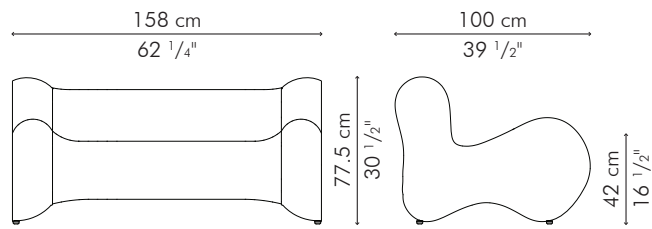

## LOVESEAT

\*prices for upholstery and fabric upon request

	INDOOR	OUTDOOR
	34 kg / 75 lbs	38 kg / 84 lbs
	40 kg / 88 lbs	44 kg / 97 lbs
	1.42 m <sup>3</sup>	1.37 m <sup>3</sup>
	3.45 m / 3.85 yds	

**INDOOR** abaca, nylon, steel