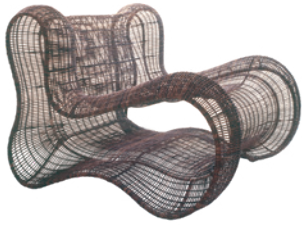

## EASY ARMCHAIR

### INDOOR abaca, nylon, steel

CAEPG-B-3829

Brown

CAEPG-N-3829

Natural