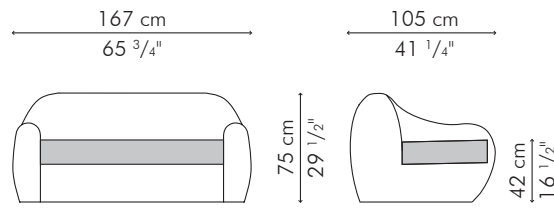

LOVESEAT

	INDOOR	OUTDOOR
	24 kg / 53 lbs	25 kg / 55 lbs
	36 kg / 79 lbs	32 kg / 71 lbs
	1.54 m³	1.49 m³
	SEAT 2.80 m / 3.10 yds	
	PILLOWS 2 pcs 49 x 33 cm / 19" x 13"	1.20 m / 1.30 yds

INDOOR abaca, rattan, nylon, steel

SLBA-B-6429-UF1

Linen Olive Sheen

SLBA-N-6429-UF1

Naranja Brown

SLBA-B-6429-UF2

Optim Barley

SLBA-N-6429-UF2

Glow Sand

OUTDOOR polyethylene, steel

SLBA-B-6429OD-UF

Sunbrella Taupe

SLBA-N-6429OD-UF

Sunbrella Taupe