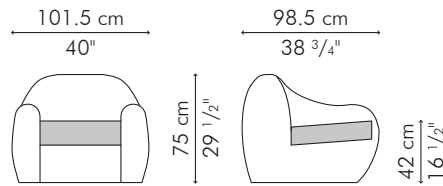

### INDOOR

17 kg / 38 lbs

22.5 kg / 50 lbs

0.91 m<sup>3</sup>

SEAT 1.65 m / 1.80 yds

PILLOW 1 pc 33 x 49 cm / 13" x 19"  
0.60 m / 0.65 yds