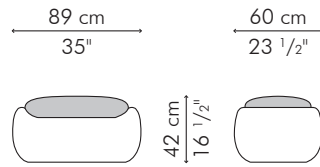

OTTOMAN

INDOOR

OUTDOOR

11 kg / 24 lbs

13.5 kg / 30 lbs

13.5 kg / 30 lbs

16 kg / 35 lbs

0.25 m³

0.24 m³

0.95 m / 1.05 yds

INDOOR abaca, rattan, nylon, steel

OTBA-B-3516-UF1

Linen Olive Sheen

OTBA-N-3516-UF1

Naranja Brown

OTBA-B-3516-UF2

Optim Barley

OTBA-N-3516-UF2

Glow Sand

OUTDOOR polyethylene, steel

OTBA-B-3516OD-UF

Sunbrella Taupe

OTBA-N-3516OD-UF

Sunbrella Taupe