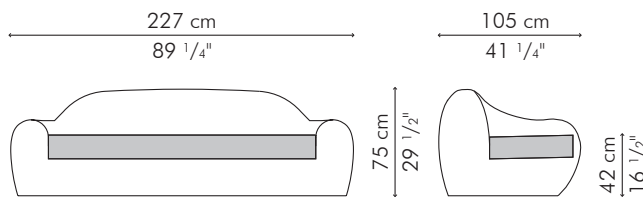

## SOFA

	INDOOR	OUTDOOR
	29.5 kg / 65 lbs	44 kg / 97 lbs
	90 kg / 198 lbs	97 kg / 214 lbs
	2.07 m <sup>3</sup>	2.02 m <sup>3</sup>
	SEAT 3.65 m / 4.10 yds	
	PILLOWS 3 pcs 51 x 51 cm / 20" x 20"	1.80 m / 1.95 yds
		2 pcs 49 x 33 cm / 19" x 13"
		1.20 m / 1.30 yds