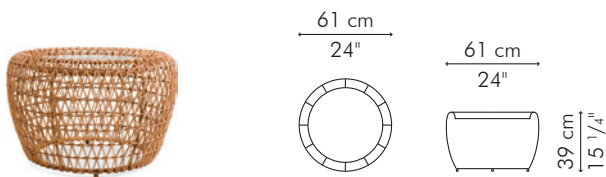

COFFEE TABLE, small

INDOOR

6.5 kg / 14 lbs

8.5 kg / 19 lbs

0.17 m³

OUTDOOR

7 kg / 15 lbs

9 kg / 20 lbs

0.16 m³

GLASS

2.5 kg / 6 lbs

16.5 kg / 36 lbs

0.06 m³

Standard glass size:

44.5 cm Ø x 6 mm thickness
(17 1/2" Ø x 1/4"), frosted, swiped edge

INDOOR abaca, rattan, nylon, steel

OUTDOOR polyethylene, steel

Brown

TCBA-B-2415-G

Brown

TCBA-B-2415OD-G

Natural

TCBA-N-2415-G

Natural

TCBA-N-2415OD-G